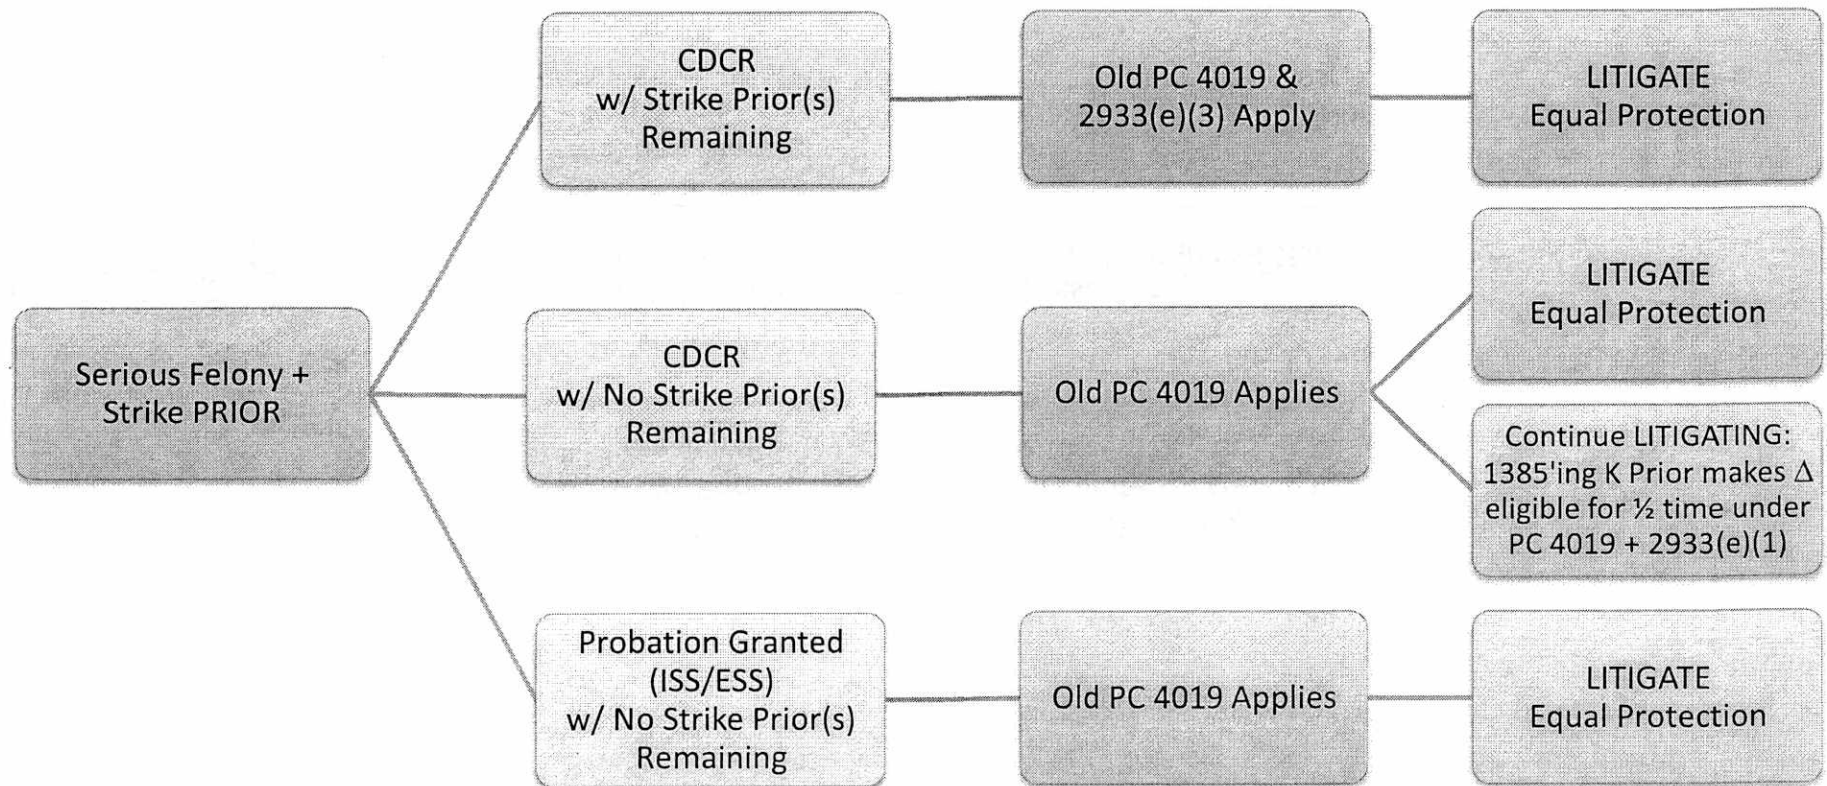

AB 109/117/116 Credit & Sentencing Chart
Offenses Committed BEFORE 10/1/11 & Sentenced AFTER 9/30/11

CHARGE

DISPOSITION

PRE-SENTENCE CREDIT

ISSUE