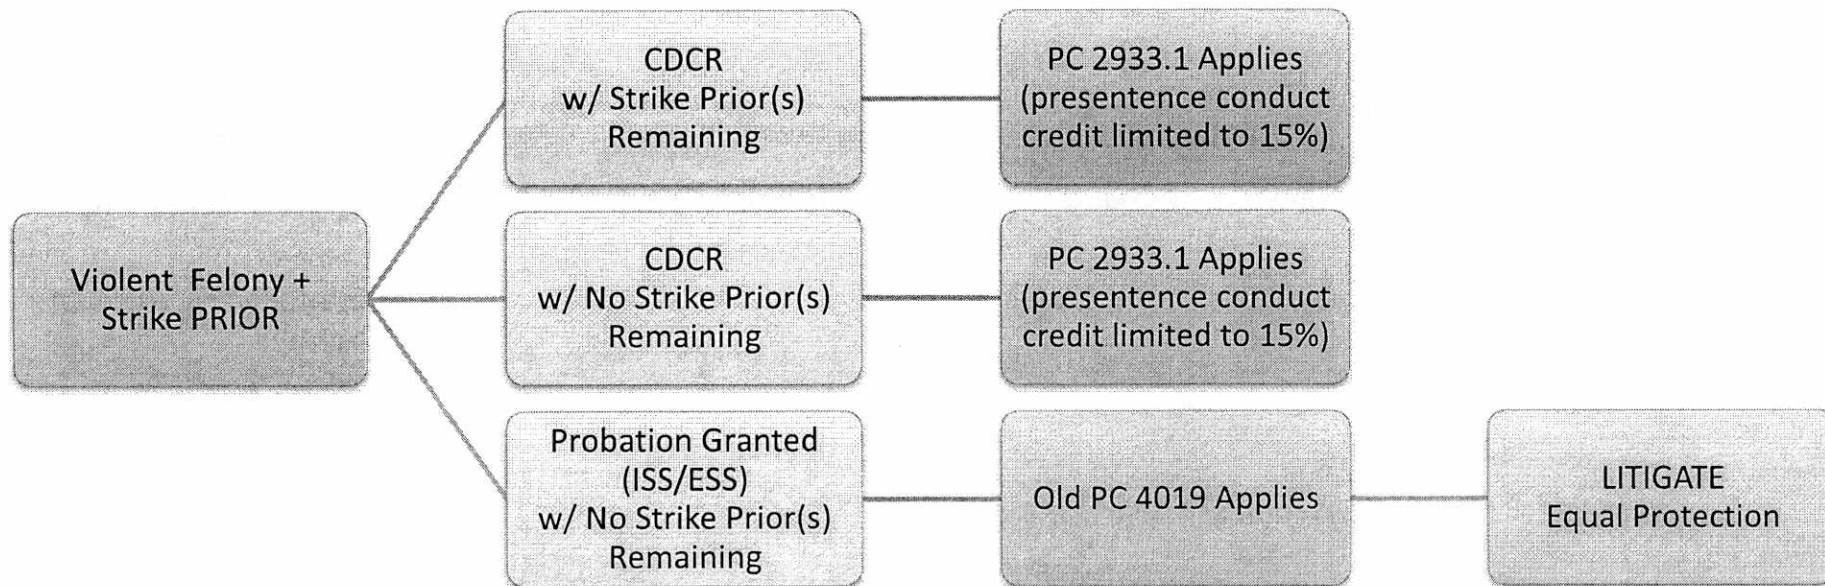

AB 109/117/116 Credit & Sentencing Chart
Offenses Committed BEFORE 10/1/11 & Sentenced AFTER 9/30/11

CHARGE

DISPOSITION

PRE-SENTENCE CREDIT

ISSUE

AB 109/117/116 Credit & Sentencing Chart

Offenses Committed BEFORE 10/1/11 & Sentenced AFTER 9/30/11