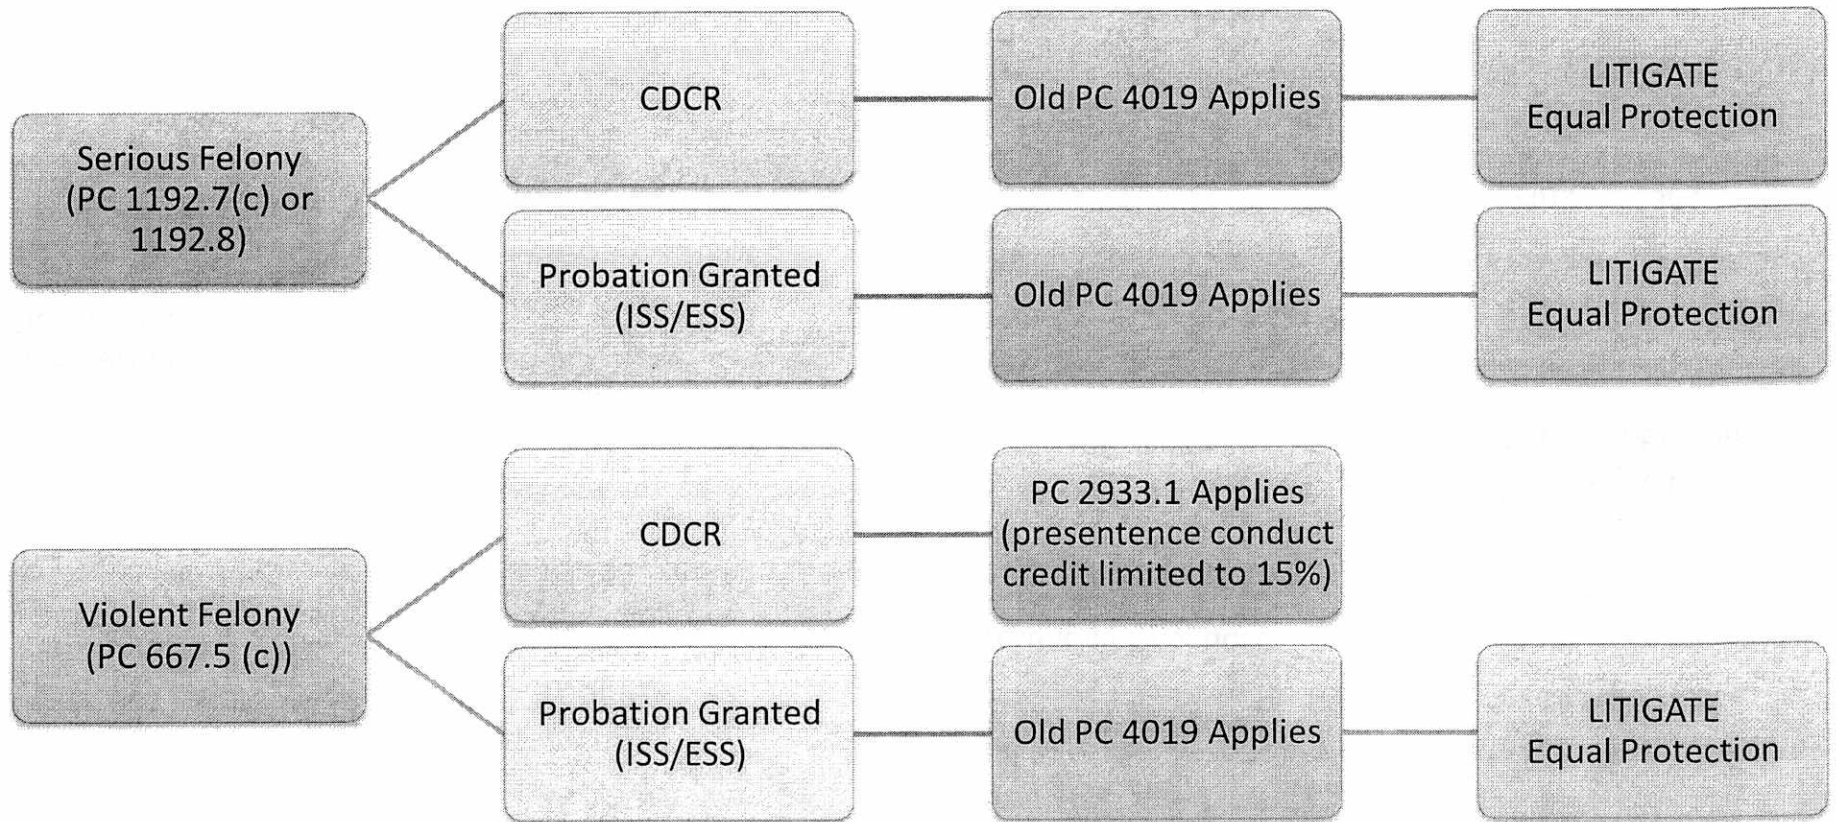

AB 109/117/116 Credit & Sentencing Chart

Offenses Committed BEFORE 10/1/11 & Sentenced AFTER 9/30/11

CHARGE

DISPOSITION

PRE-SENTENCE CREDIT

ISSUE

AB 109/117/116 Credit & Sentencing Chart

Offenses Committed BEFORE 10/1/11 & Sentenced AFTER 9/30/11