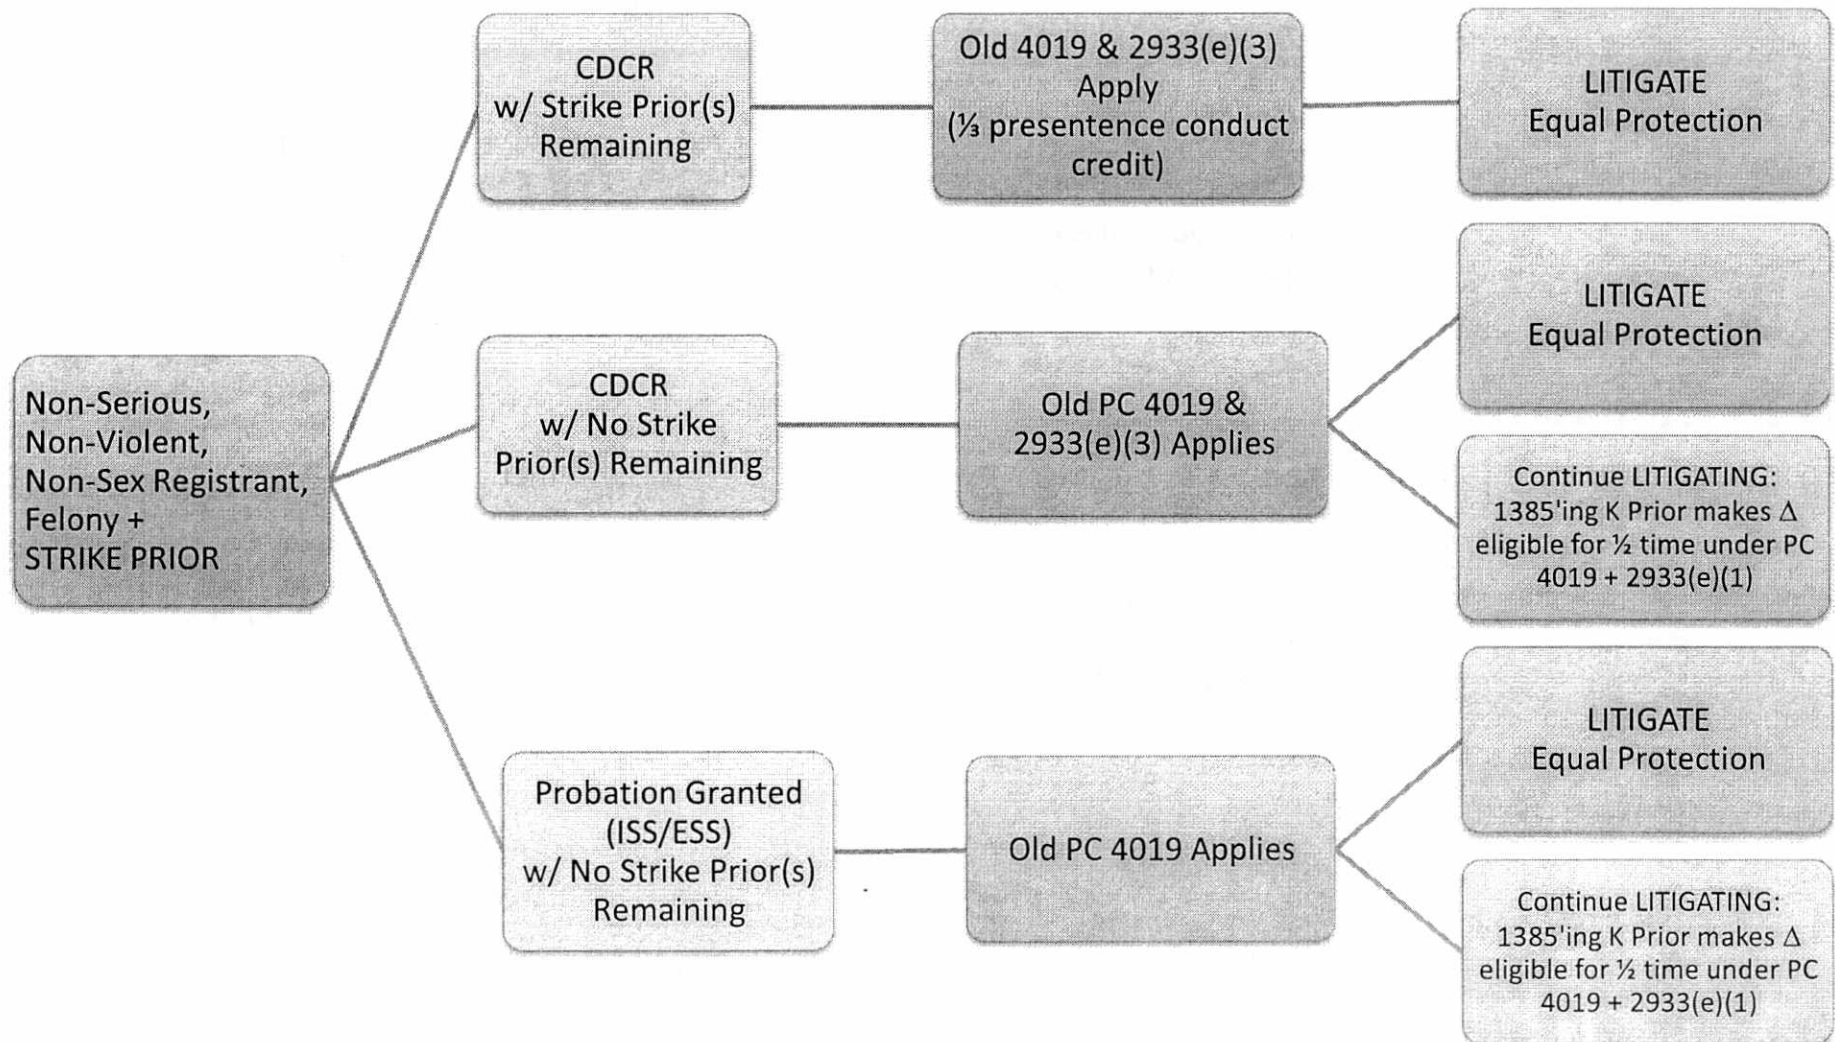

AB 109/117/116 Credit & Sentencing Chart

Offenses Committed BEFORE 10/1/11 & Sentenced AFTER 9/30/11

CHARGE

DISPOSITION

PRE-SENTENCE CREDIT

ISSUE

AB 109/117/116 Credit & Sentencing Chart

Offenses Committed BEFORE 10/1/11 & Sentenced AFTER 9/30/11