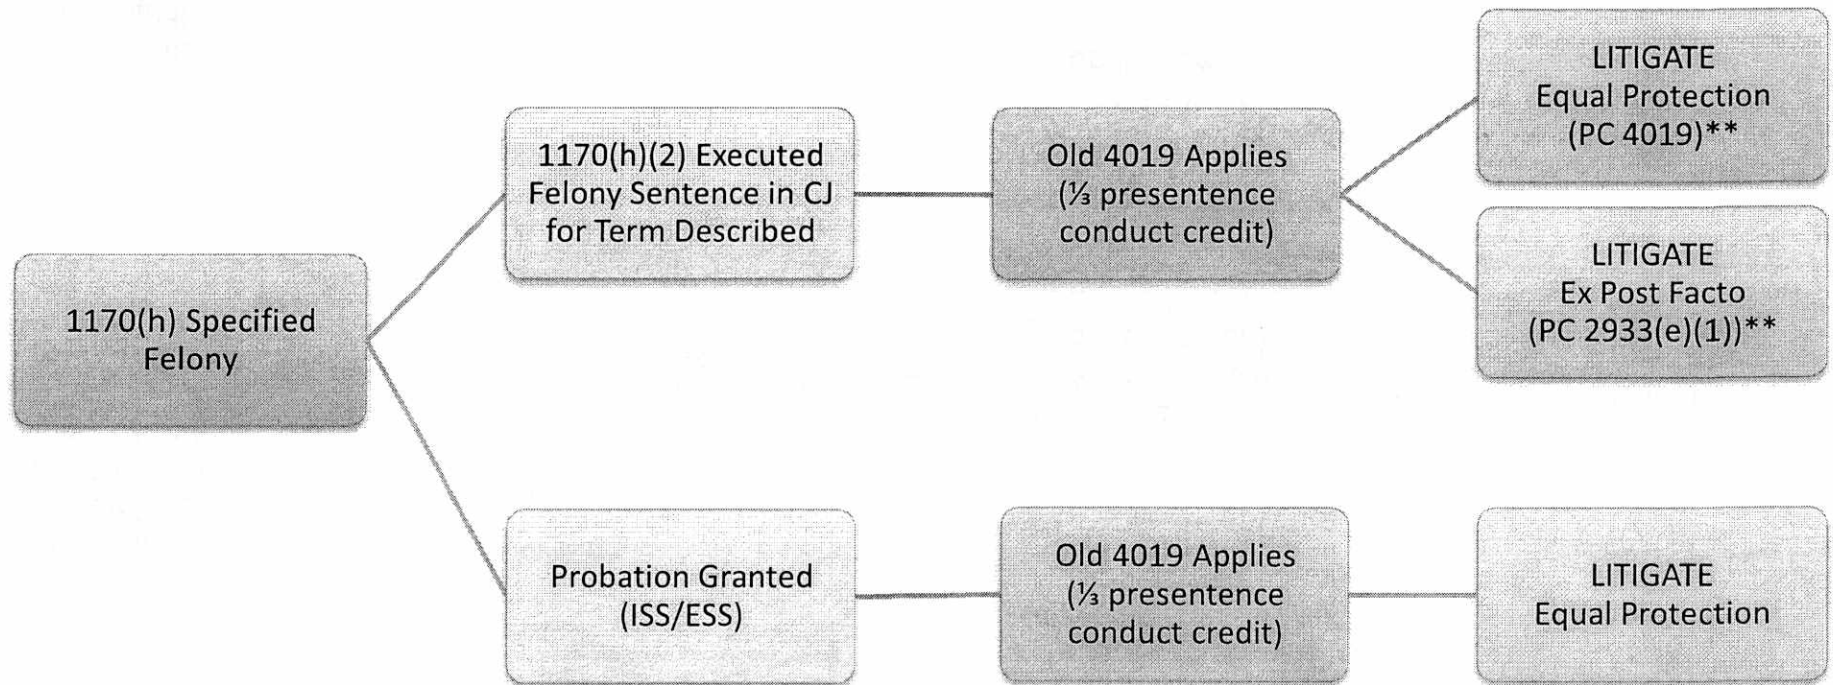

AB 109/117/116 Credit & Sentencing Chart

Offenses Committed BEFORE 10/1/11 & Sentenced AFTER 9/30/11

CHARGE

DISPOSITION

PRE-SENTENCE CREDIT

ISSUE

AB 109/117/116 Credit & Sentencing Chart

Offenses Committed BEFORE 10/1/11 & Sentenced AFTER 9/30/11