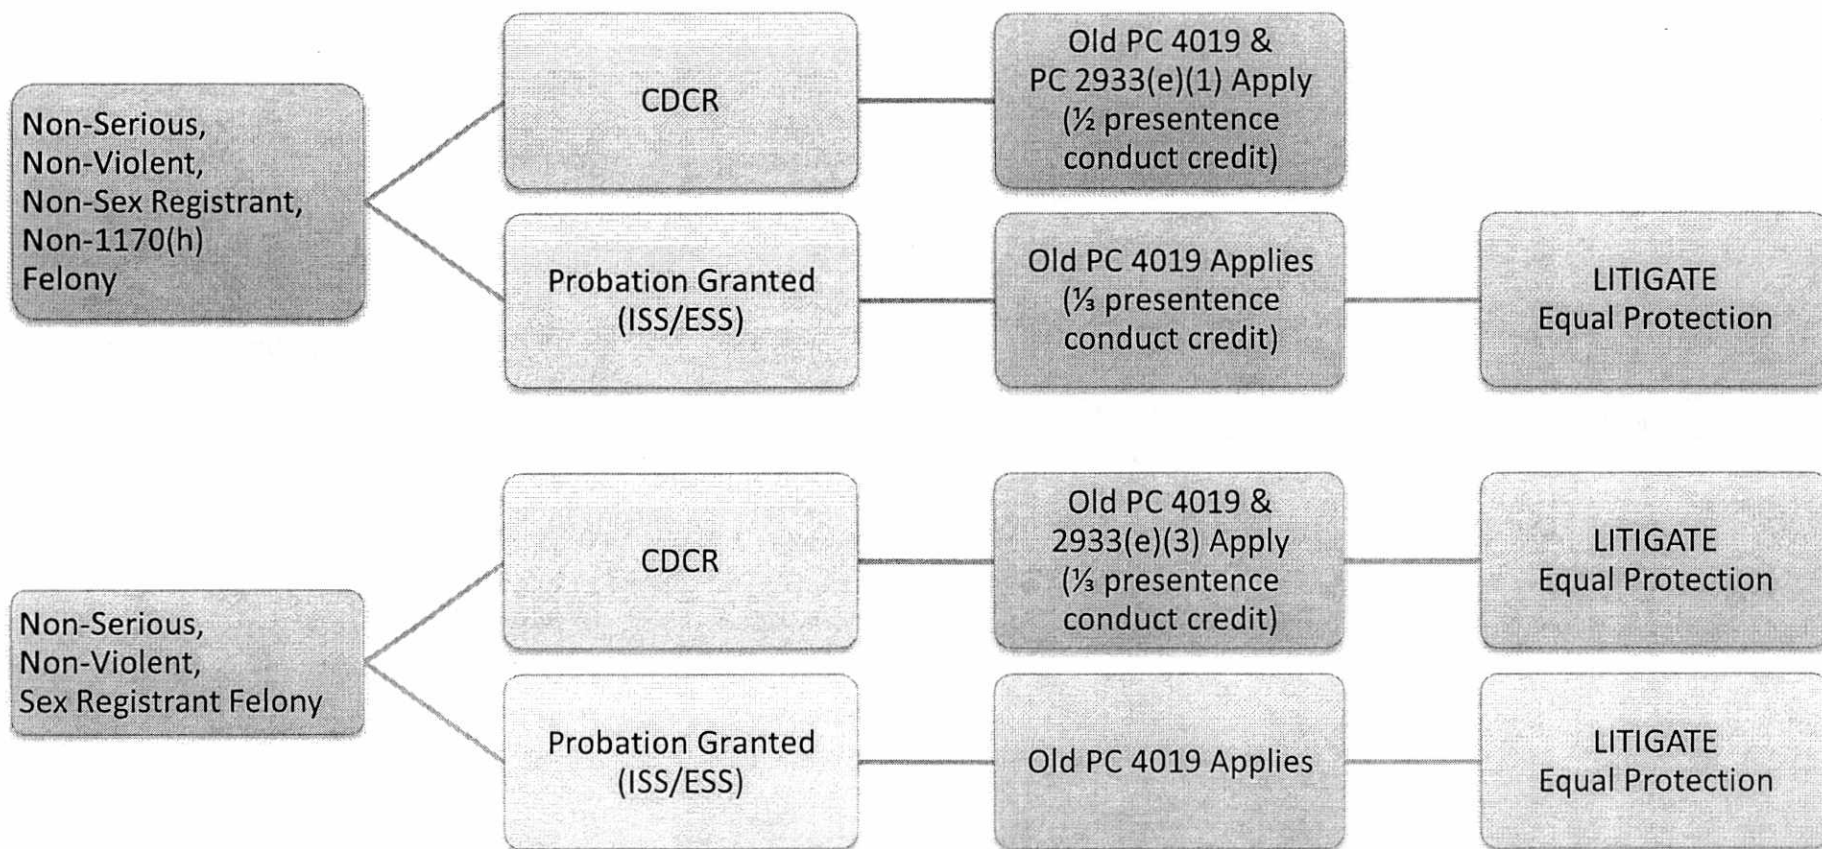

AB 109/117/116 Credit & Sentencing Chart

Offenses Committed BEFORE 10/1/11 & Sentenced AFTER 9/30/11

CHARGE

DISPOSITION

PRE-SENTENCE CREDIT

ISSUE

AB 109/117/116 Credit & Sentencing Chart

Offenses Committed BEFORE 10/1/11 & Sentenced AFTER 9/30/11