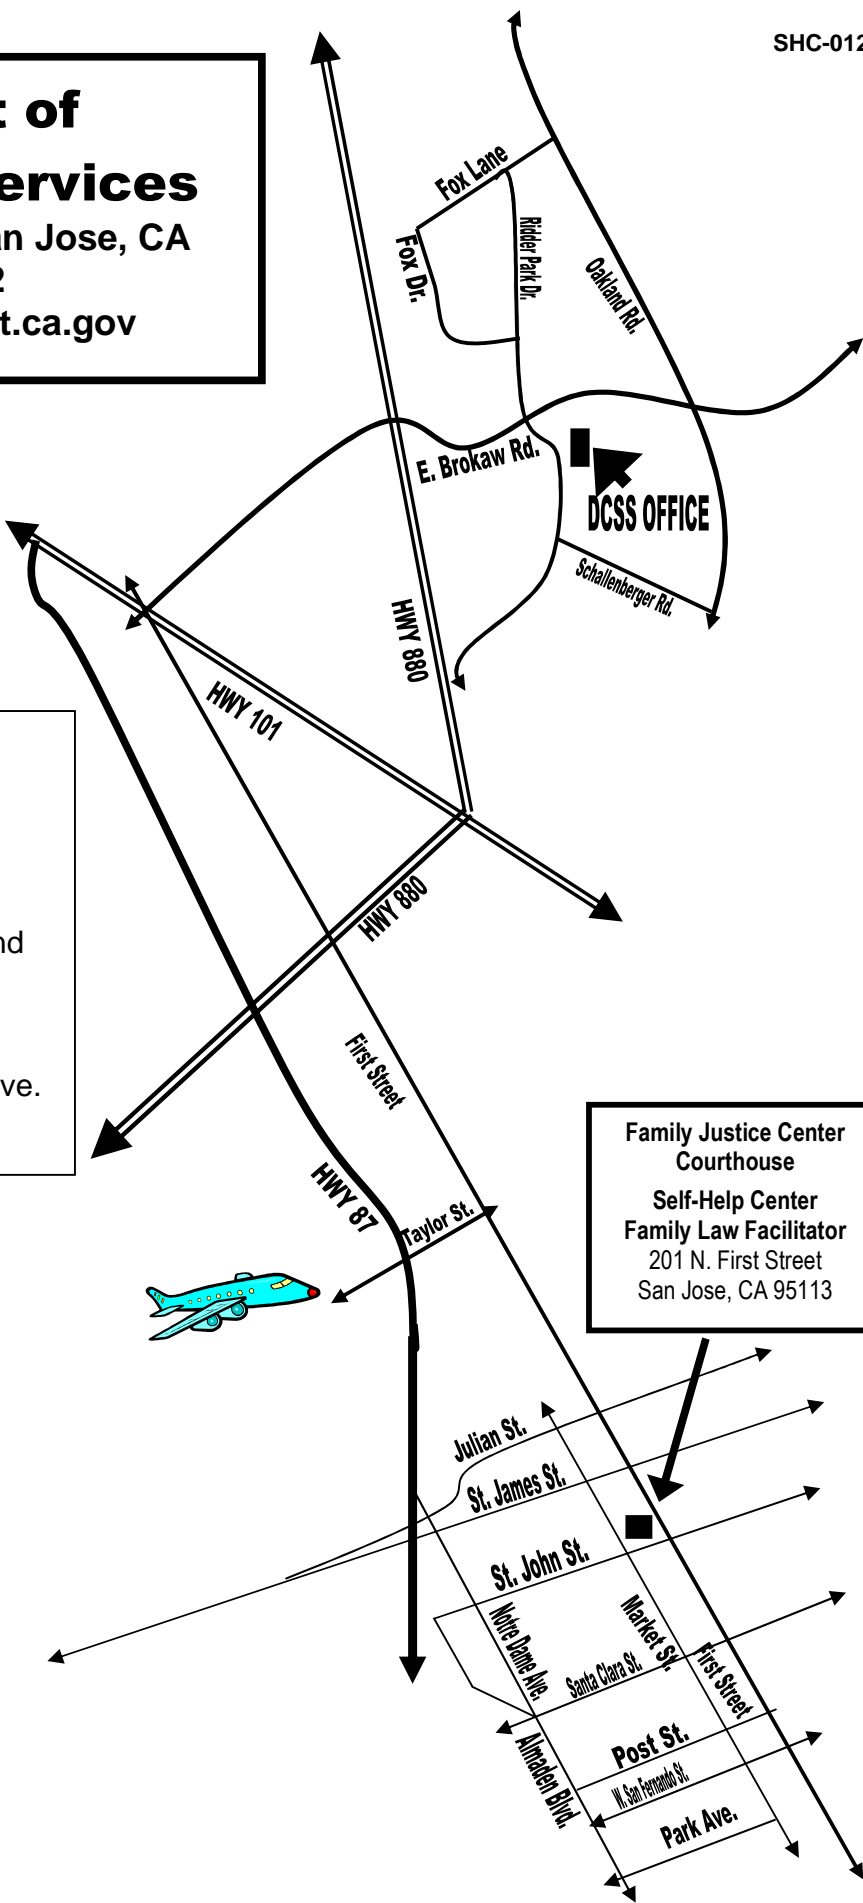

**Department of
Child Support Services**
 880 Ridder Park Drive, San Jose, CA
 1-866-901-3212
 www.childsup-connect.ca.gov

- Directions to DCSS
from
Family Justice Center
Courthouse**
- Take N. 1st St. toward Devine St.
 - Merge onto I-880 N toward Oakland
 - Slight right onto Taylor Street
 - Take the Brokaw Road exit. Exit 5
 - Turn Right onto E. Brokaw Road
 - Take 1st right onto Ridder Park Drive.
 - DCSS Building is on the left.

**Family Justice Center
Courthouse**
 Self-Help Center
 Family Law Facilitator
 201 N. First Street
 San Jose, CA 95113